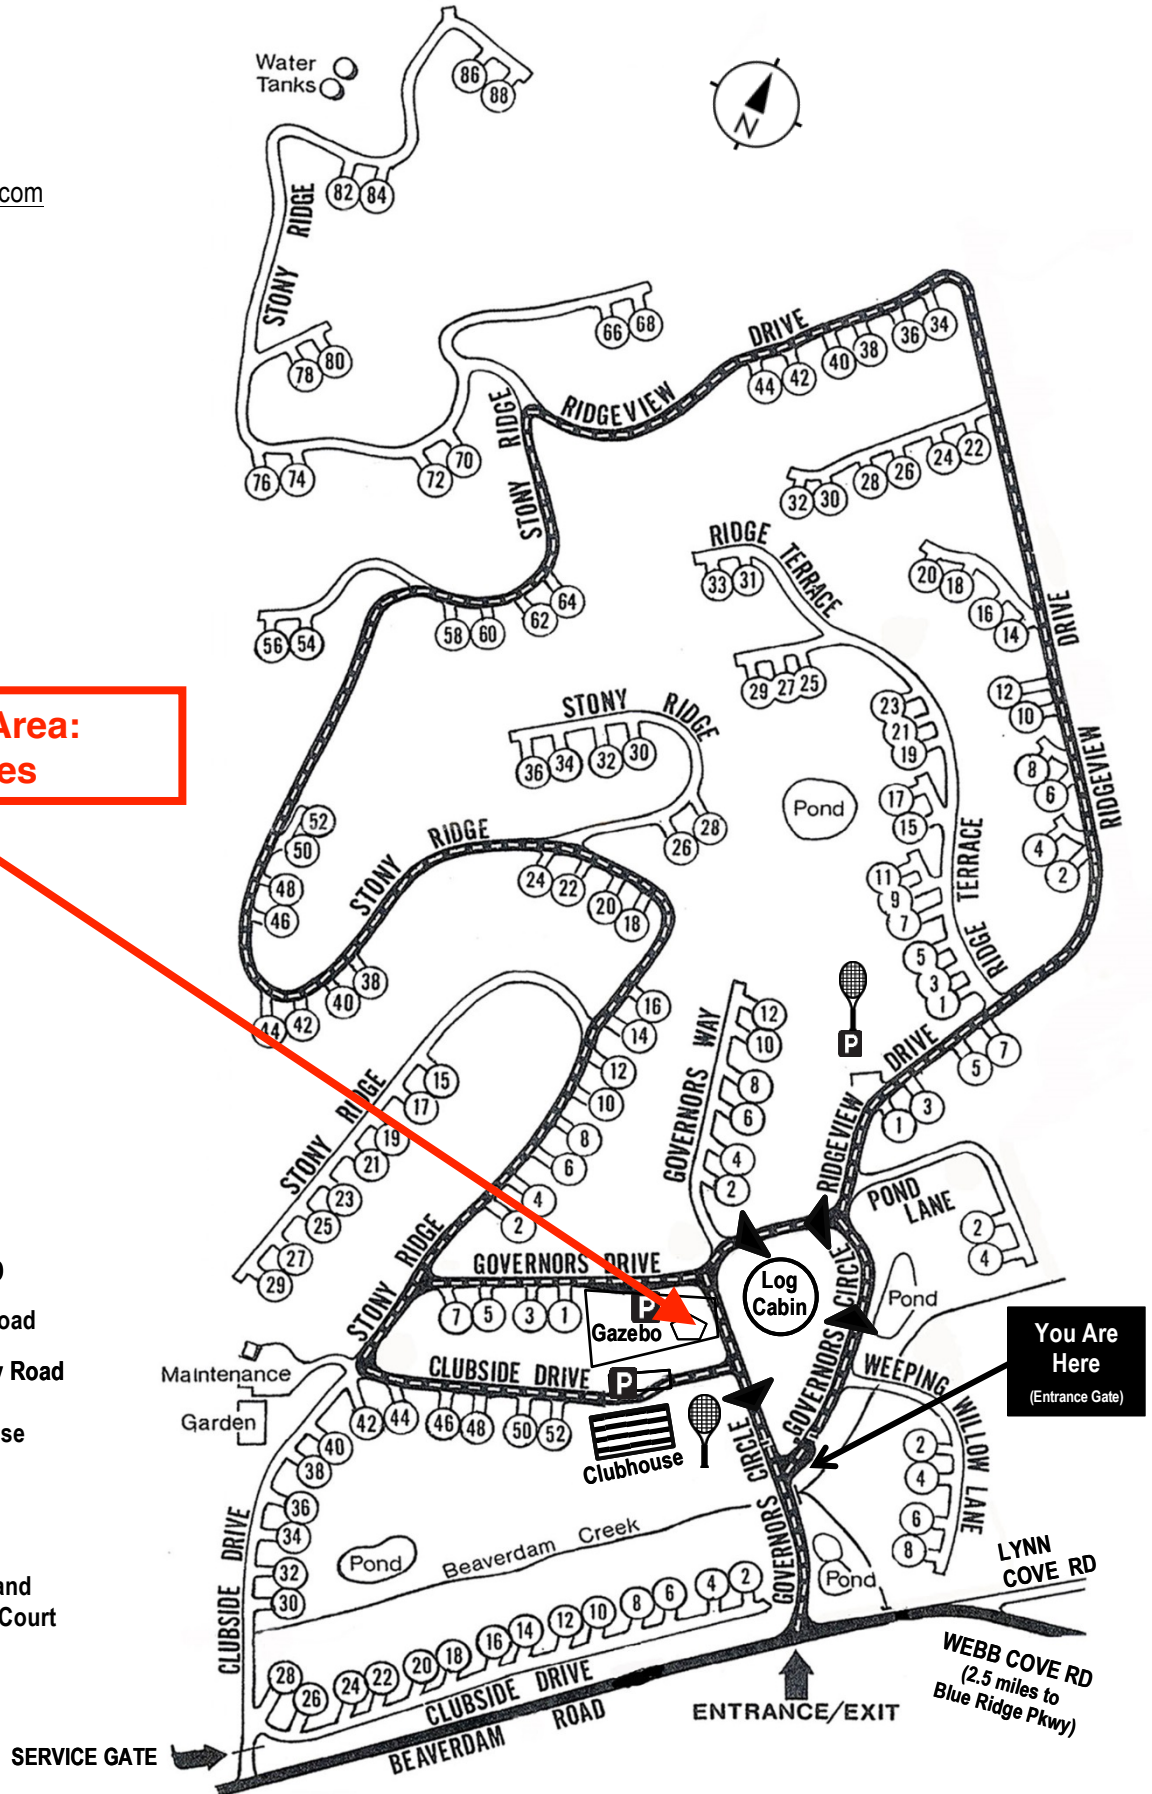

Beaverdam Run Condominium

Community Website

▶ BeaverdamRun.org

Sales Information

▶ BeaverdamRunCondo.com

Water Tanks

**Common Area:
Mailboxes**

MAP LEGEND

-  Thru - Road
-  One Way Road
-  Clubhouse
-  Log Cabin
-  Tennis and Pickleball Court

You Are Here
(Entrance Gate)

WEBB COVE RD
(2.5 miles to
Blue Ridge Pkwy)