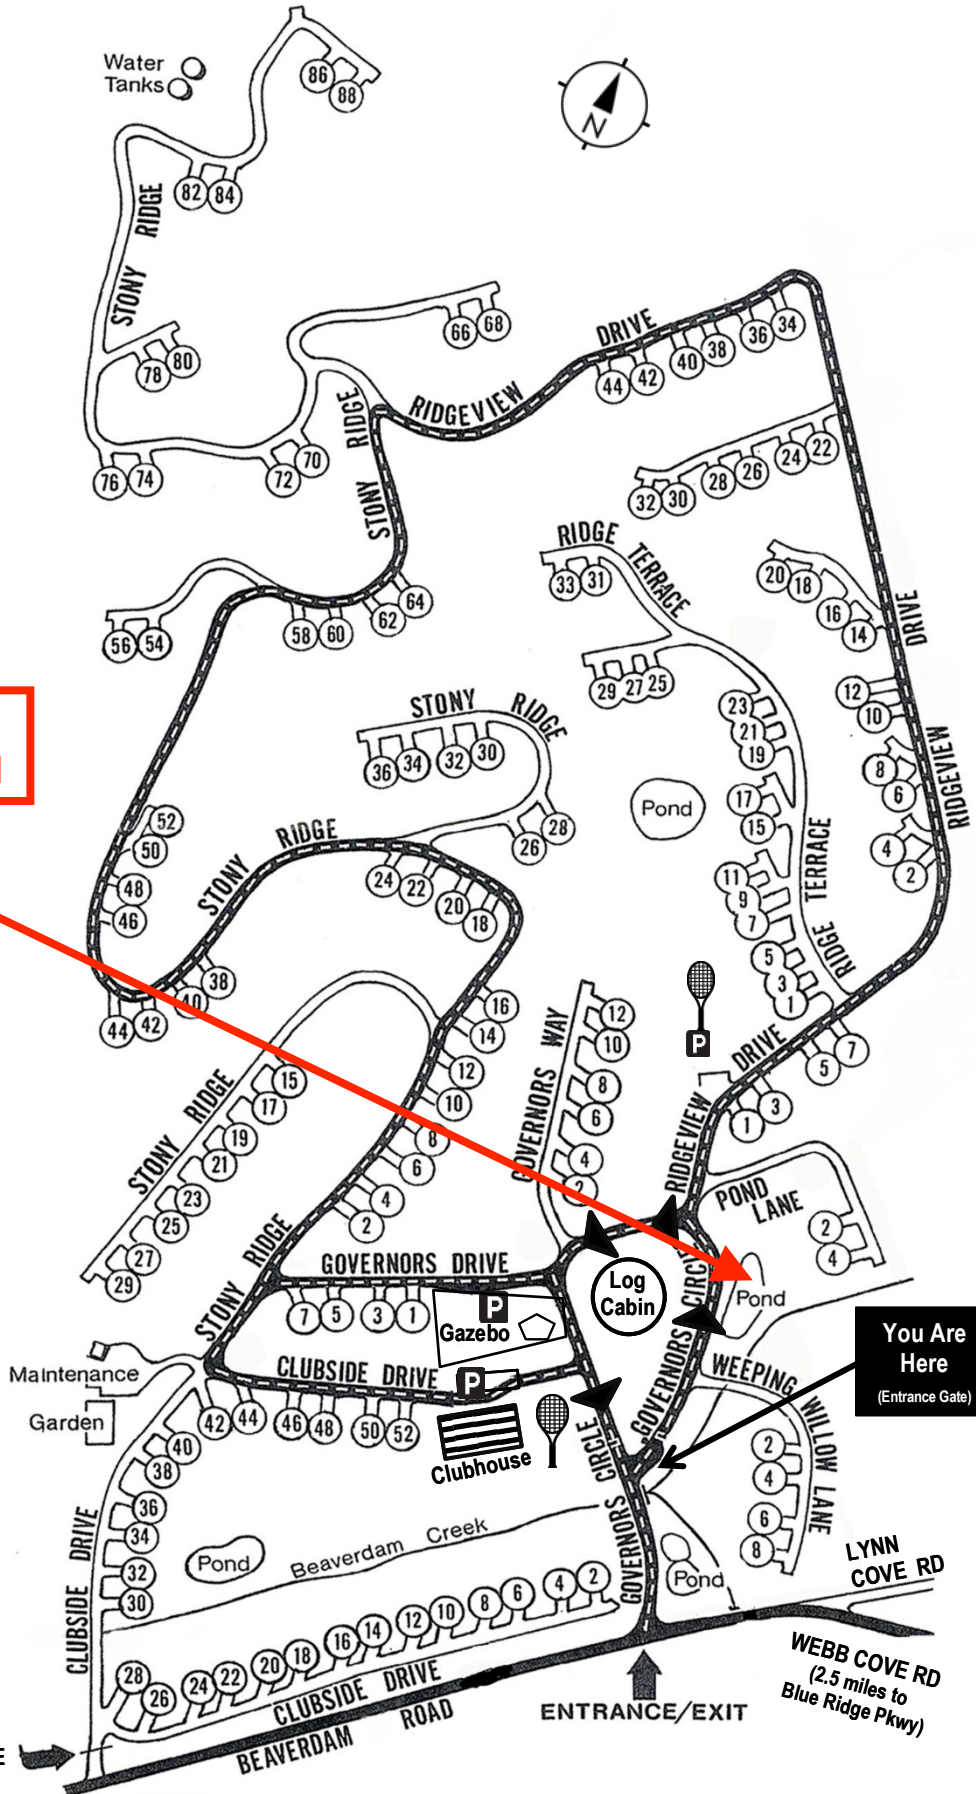

Beaverdam Run Condominium

Community Website

▶ BeaverdamRun.org

Sales Information

▶ BeaverdamRunCondo.com

Water Tanks

**Common Area:
Japanese Garden/Pond**

MAP LEGEND

-  Thru - Road
-  One Way Road
-  Clubhouse
-  Log Cabin
-  Tennis and Pickleball Court

You Are Here
(Entrance Gate)

WEBB COVE RD
(2.5 miles to
Blue Ridge Pkwy)