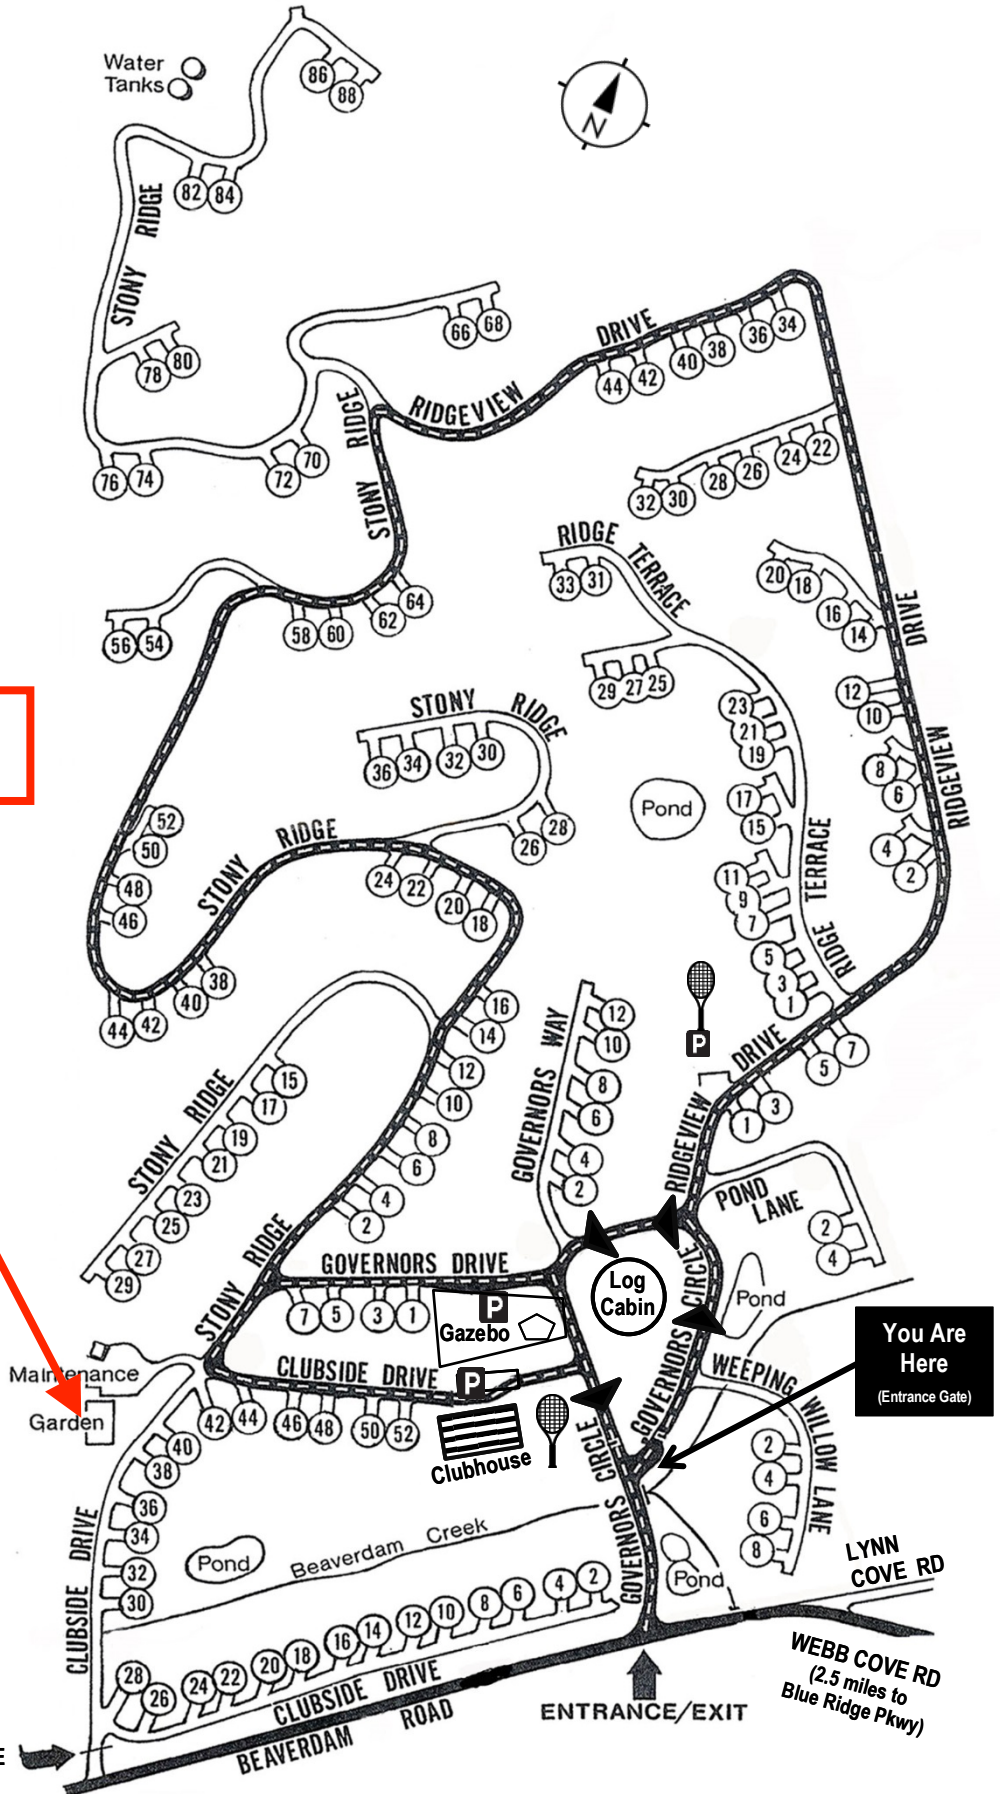

Beaverdam Run Condominium

Community Website

▶ BeaverdamRun.org

Sales Information

▶ BeaverdamRunCondo.com

Water Tanks

**Common Area:
Garden Plots**

MAP LEGEND

-  Thru - Road
-  One Way Road
-  Clubhouse
-  Log Cabin
-  Tennis and Pickleball Court

You Are Here
(Entrance Gate)

SERVICE GATE

ENTRANCE/EXIT

WEBB COVE RD
(2.5 miles to
Blue Ridge Pkwy)