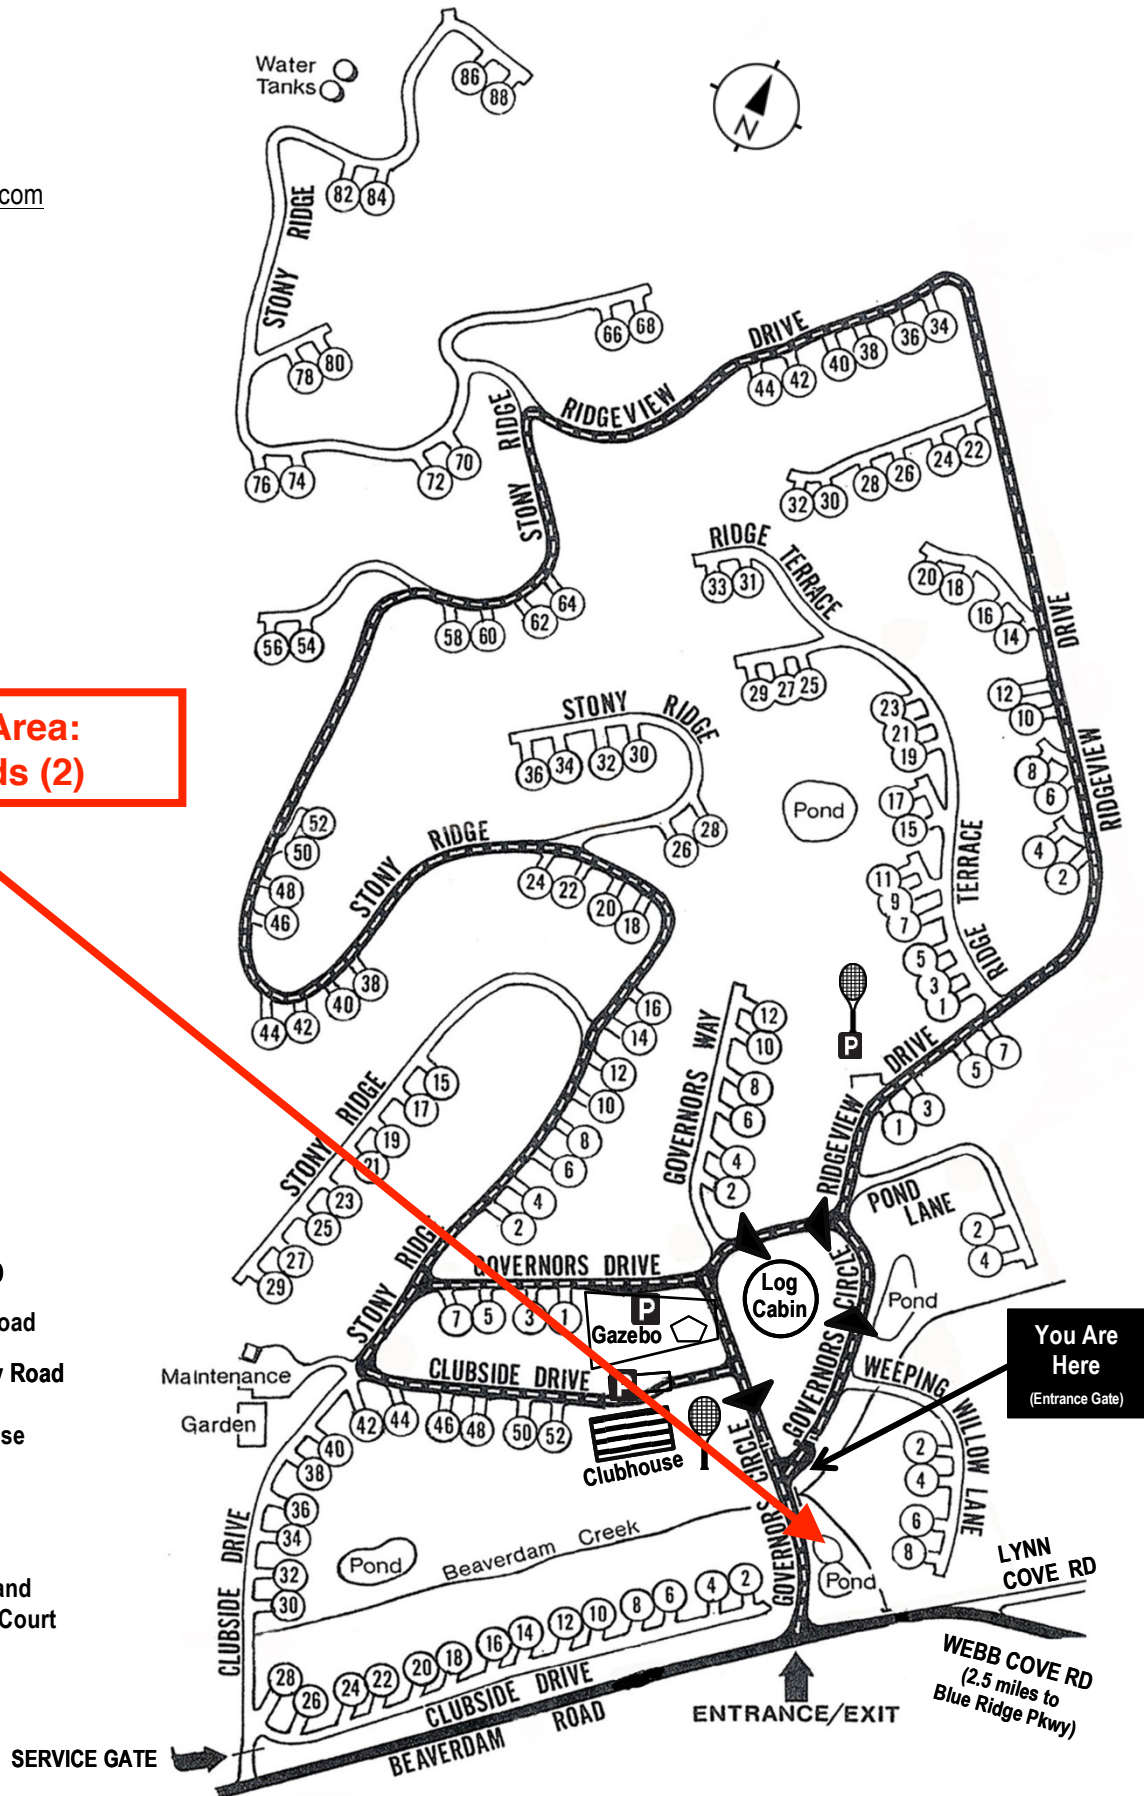

# Beaverdam Run Condominium

**Community Website**

▶ [BeaverdamRun.org](http://BeaverdamRun.org)

**Sales Information**

▶ [BeaverdamRunCondo.com](http://BeaverdamRunCondo.com)

Water Tanks

**Common Area:  
Entry Ponds (2)**

- MAP LEGEND**
-  Thru - Road
  -  One Way Road
  -  Clubhouse
  -  Log Cabin
  -  Tennis and Pickleball Court

**You Are Here**  
(Entrance Gate)

WEBB COVE RD  
(2.5 miles to Blue Ridge Pkwy)