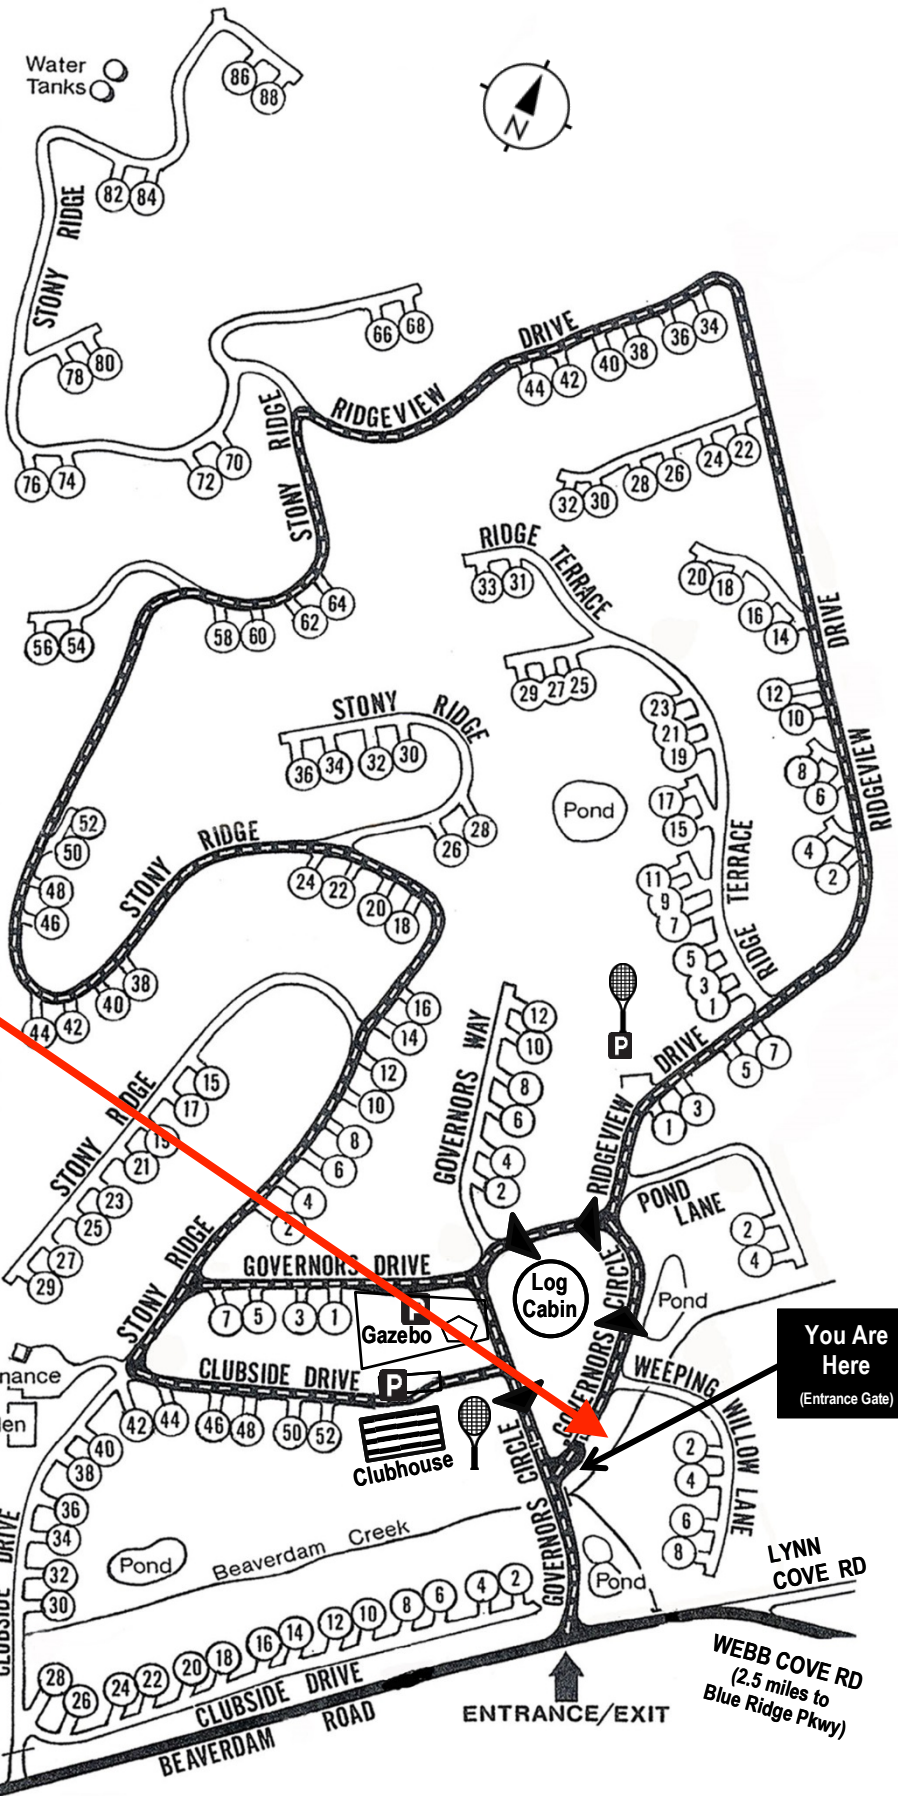

# Beaverdam Run Condominium

**Community Website**

▶ [BeaverdamRun.org](http://BeaverdamRun.org)

**Sales Information**

▶ [BeaverdamRunCondo.com](http://BeaverdamRunCondo.com)

**Common Area:  
Entry Gate**

**MAP LEGEND**

-  Thru - Road
-  One Way Road
-  Clubhouse
-  Log Cabin
-  Tennis and Pickleball Court

**You Are Here**  
(Entrance Gate)

SERVICE GATE

ENTRANCE/EXIT

WEBB COVE RD  
(2.5 miles to  
Blue Ridge Pkwy)